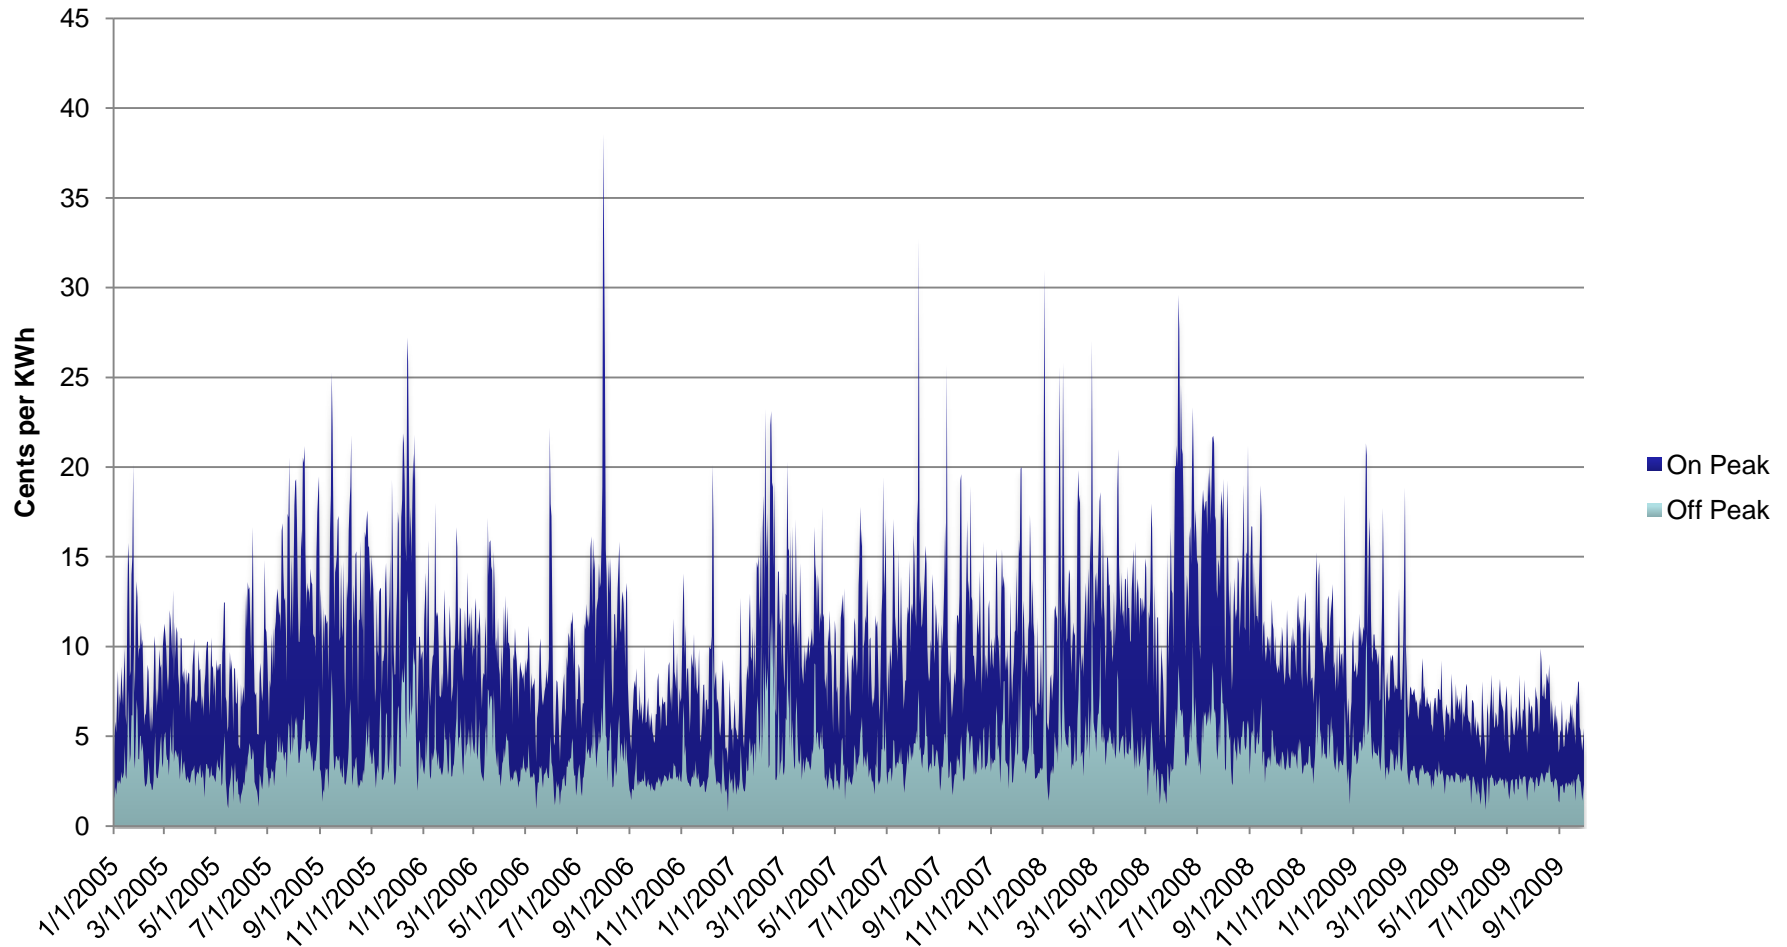

PJM Western Hub Real-Time LMP 2005-2010