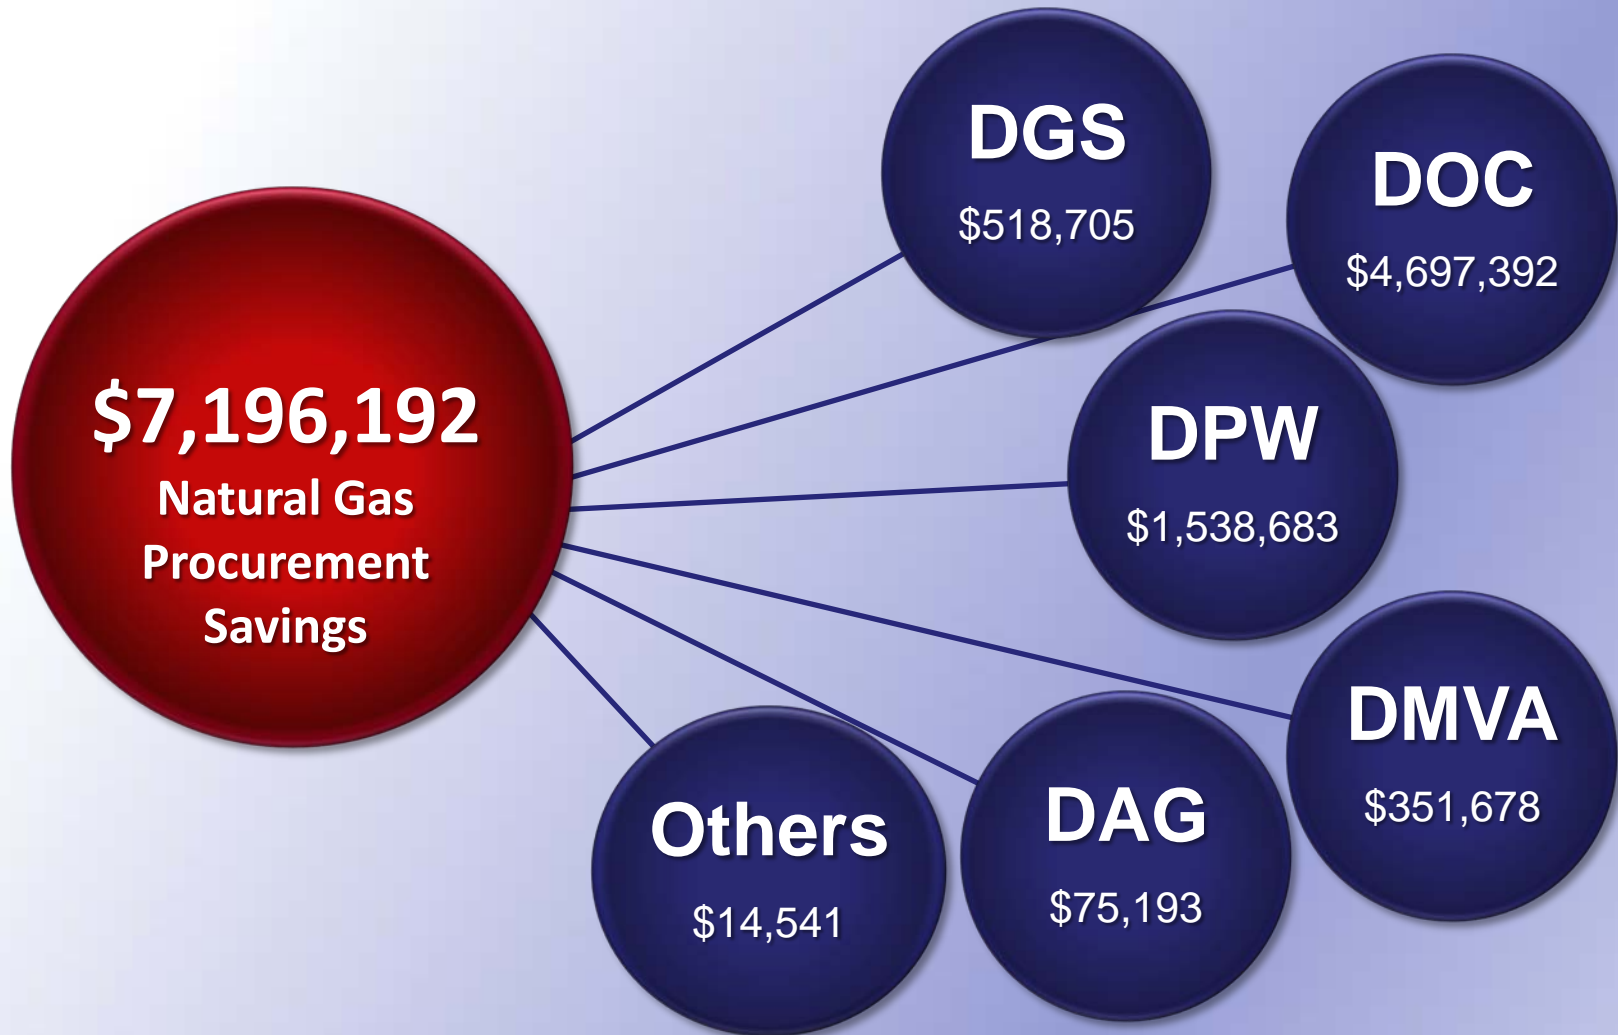

Annual Savings from Natural Gas Purchases