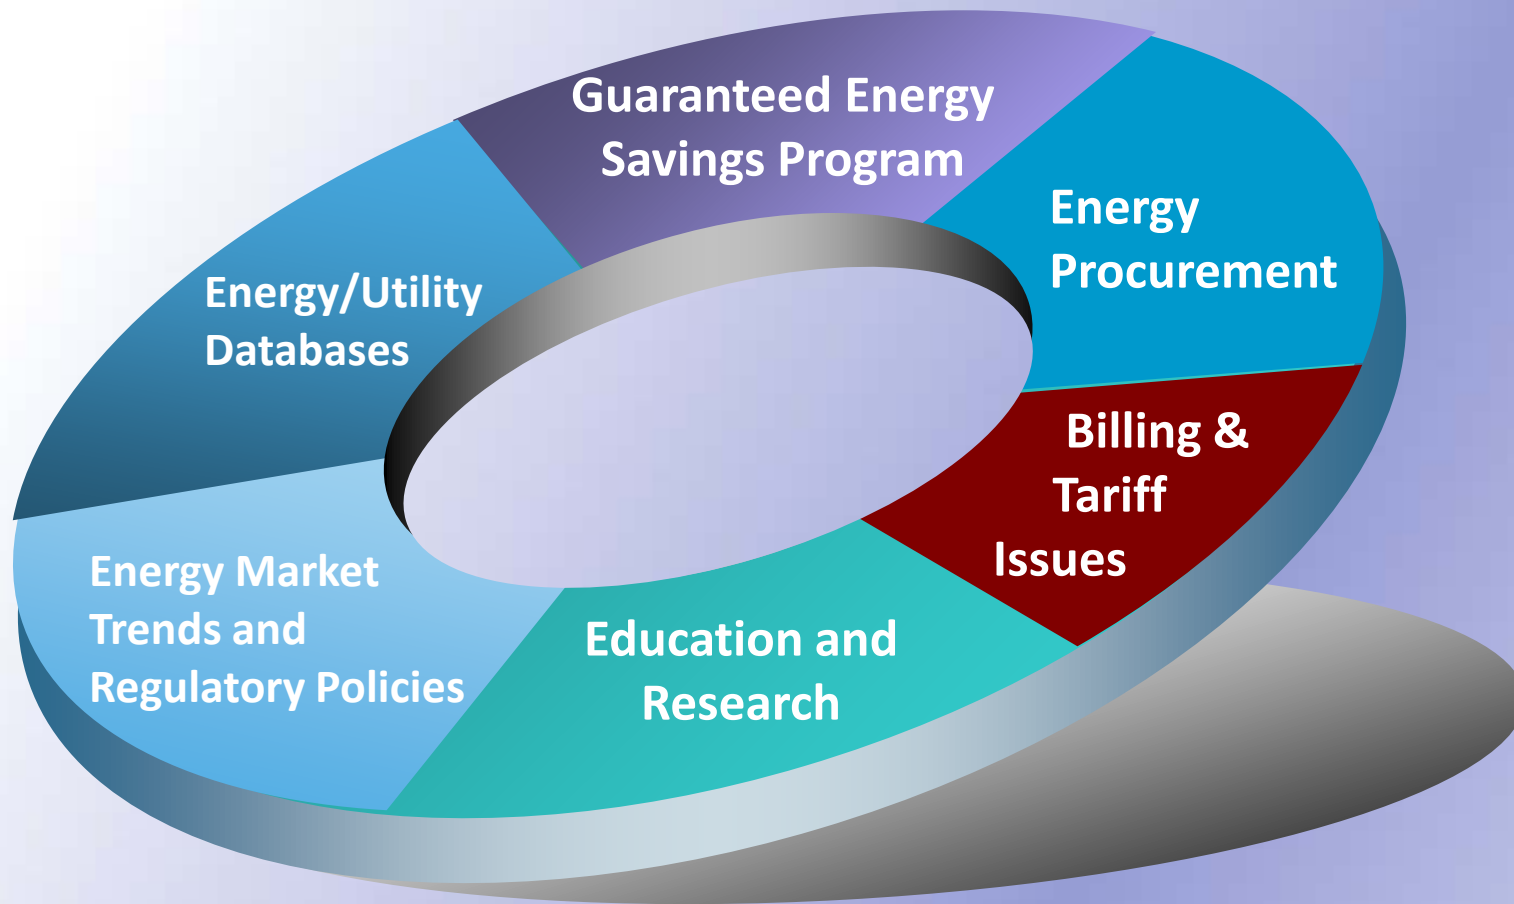

PSFEI Services to DGS